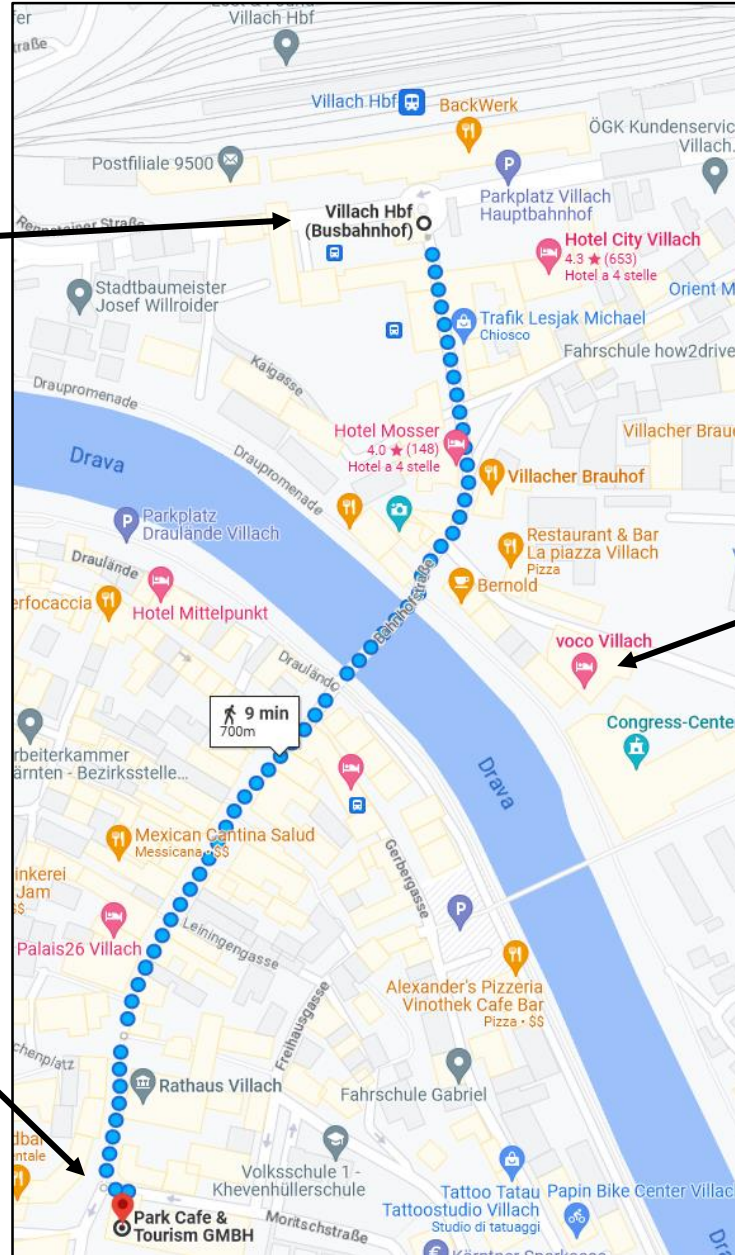

Local Transportation
from Villach DownTown to FH Karnten

AACD 2023 will be held at
FH Karnten (Aula Magna) - Europastraße 4 - 9524 Villach, Austria

Villach Map

Villach Map

Central Station

Voco Hotel

Park Café