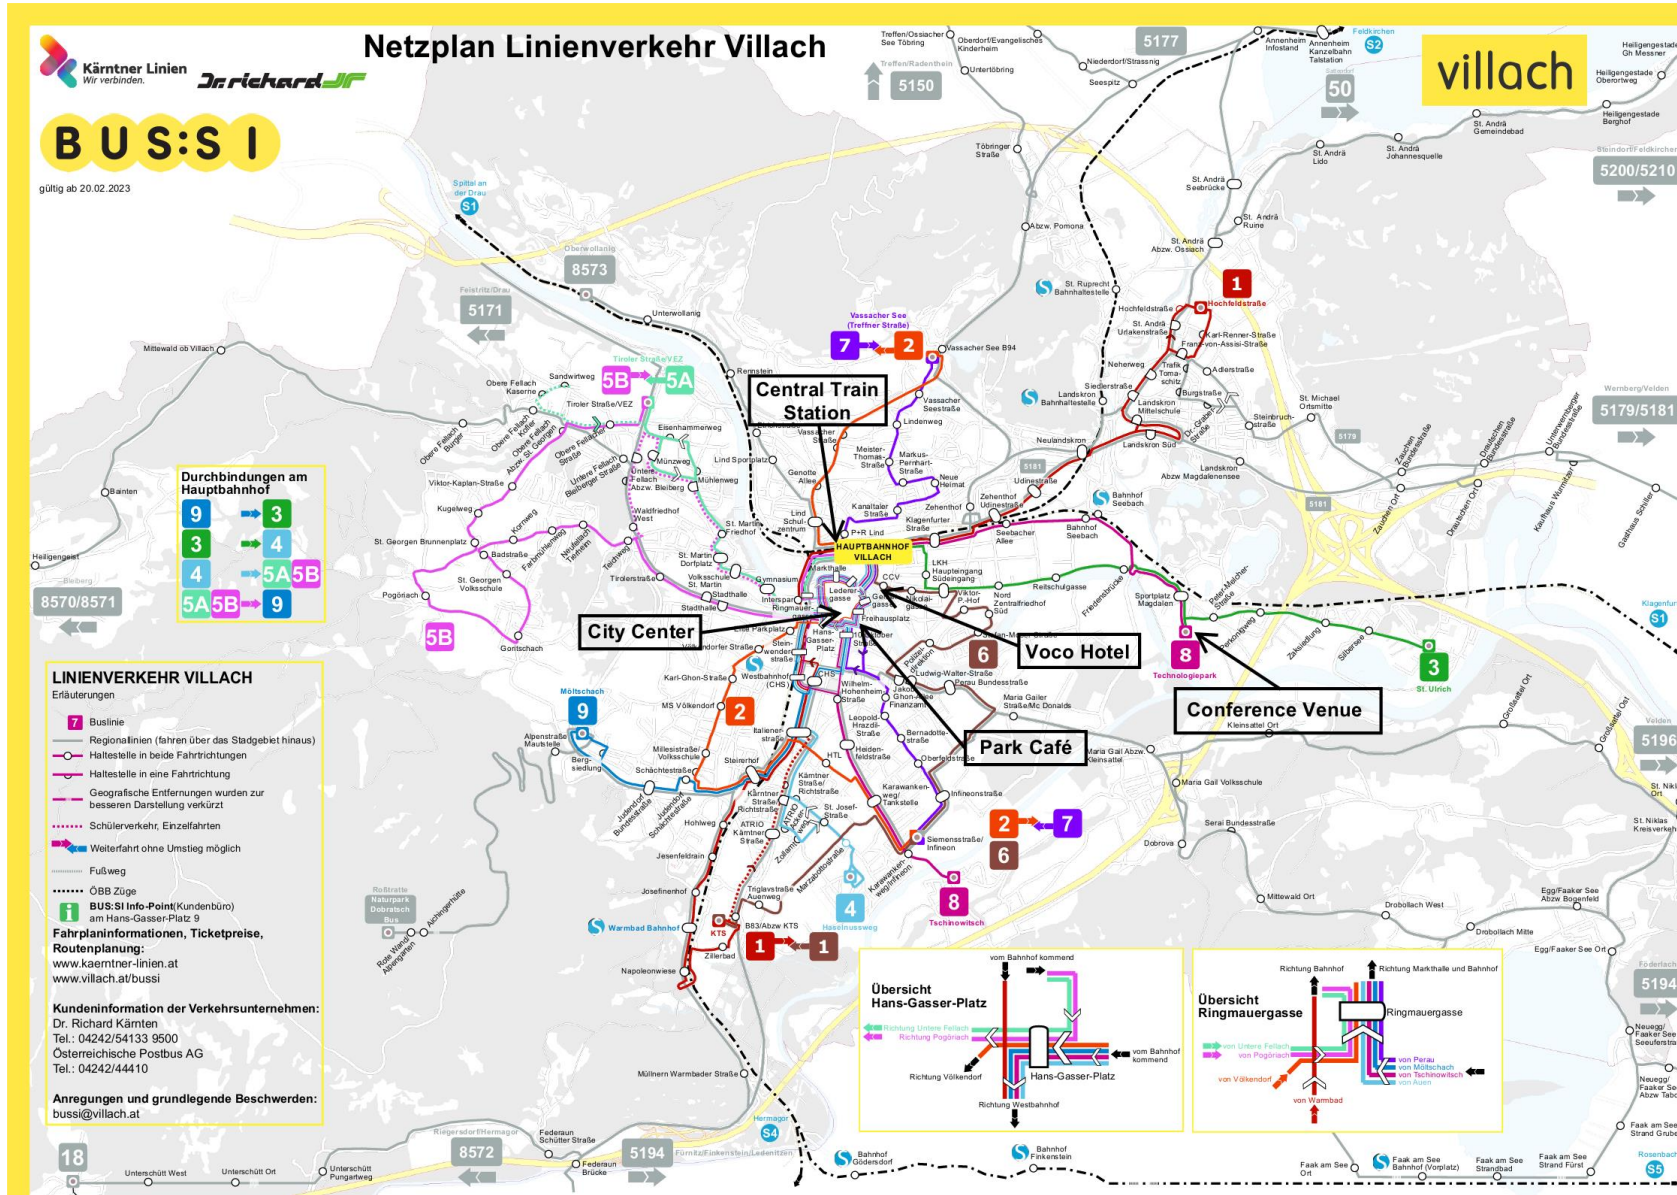

Local Transportation
from Villach DownTown to FH Karnten

AACD 2023 will be held at
FH Karnten (Aula Magna) - Europastraße 4 - 9524 Villach, Austria

Villach Map

Villach Map

Central Station

Voco Hotel

Park Café